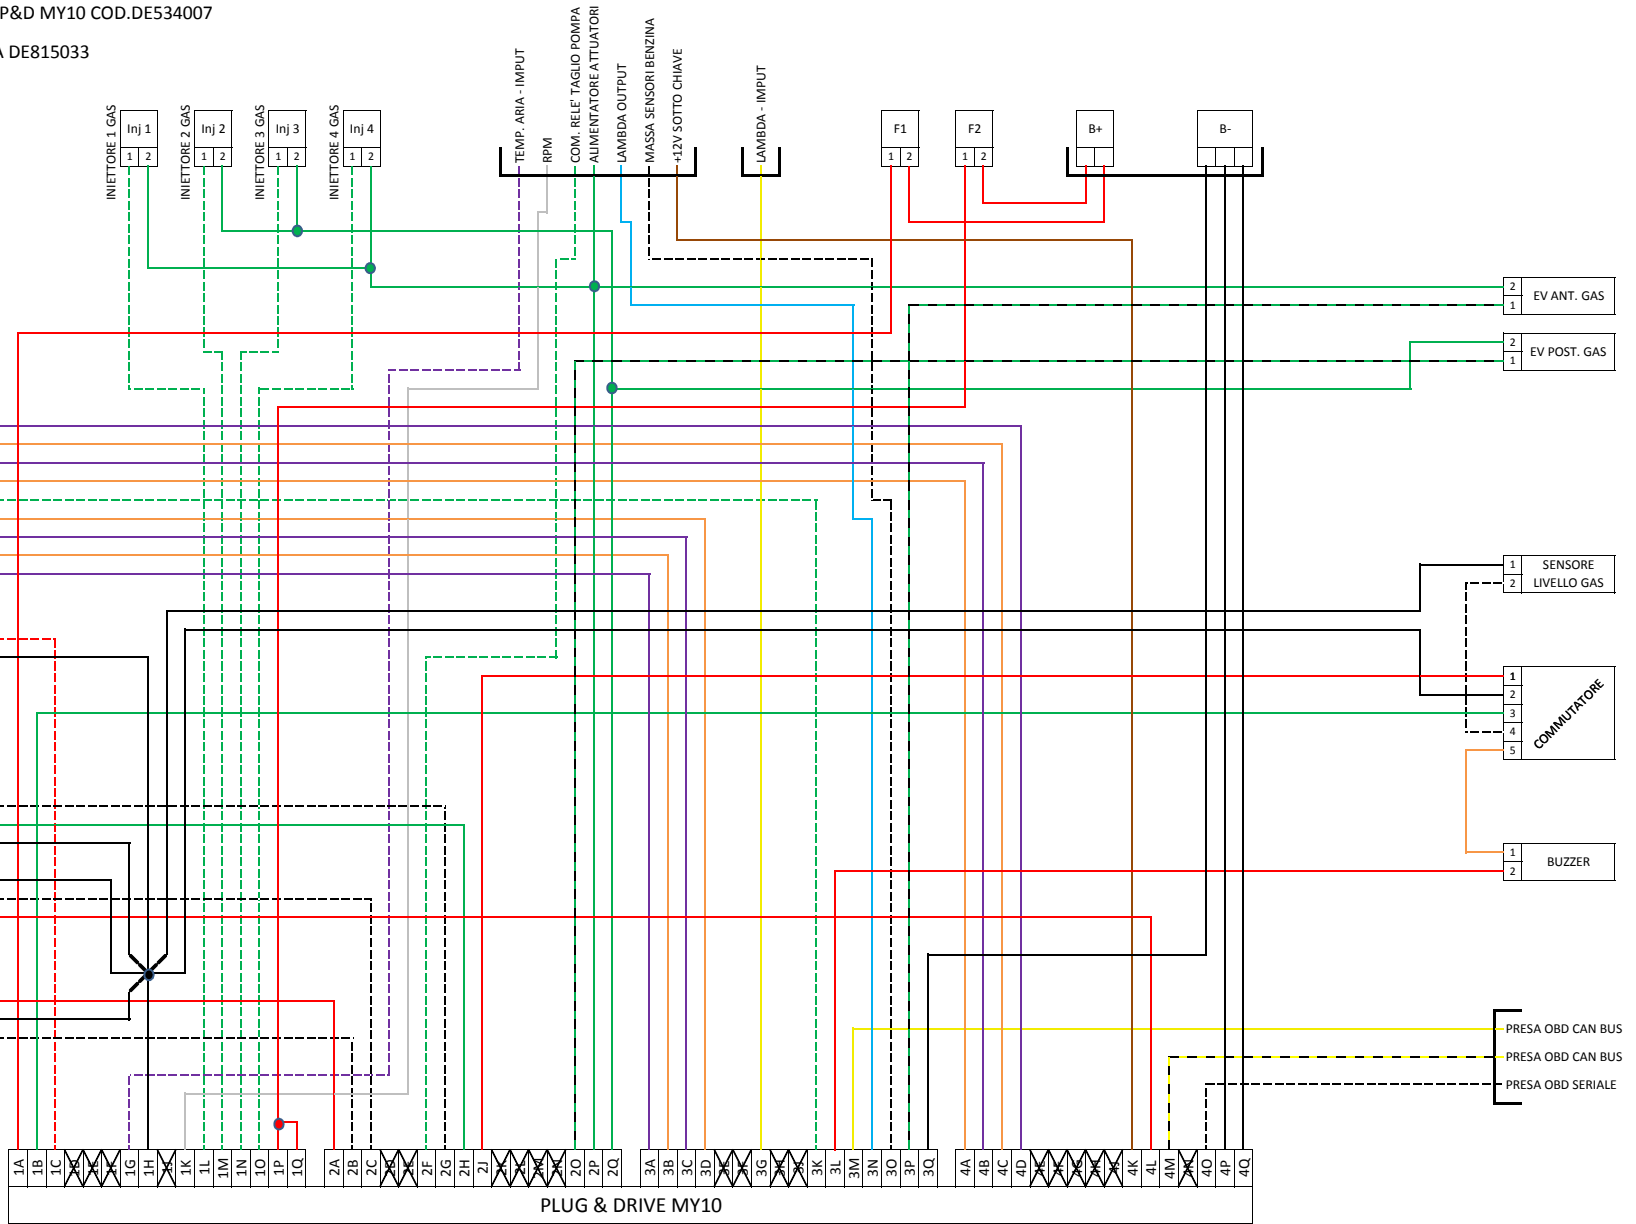

CABLAGGIO P&D MY10 COD.DE534007

CENTRALINA DE815033

INJ=IN03  
PTS=SENSATA  
LIVELLO=RESISTIVO

LEGENDA COLORI

---	VERDE/BIANCO
---	BIANCO
---	BIANCO/VIOLA
---	BIANCO/ROSSO
---	ROSA/NERO
---	VERDE/NERO
---	GIALLO/NERO
---	BLU/NERO

Inj 1 B-Lato ECU	2
Inj 1 B-Lato INJ	7
Inj 2 B-Lato ECU	3
Inj 2 B-Lato INJ	8
Pos. INJ B.	6
Inj 4 B-Lato INJ	10
Inj 4 B-Lato ECU	5
Inj 3 B-Lato INJ	9
Inj 3 B-Lato ECU	4

TH2O	2
	1

SENSORE PRESSIONE TEMPERATURA GAS	4
	3
	2
	1

SENSORE MAP	1
	2
	3

PRESA DIAGNOSI BRC	3
	2
	1

CABLAGGIO P&D MY10 COD.DE534010 ARIES/ACRUX  
CENTRALINA DE815032

INJ=INO3  
PTS=SENSATA  
LIVELLO=HP HALL

LEGENDA COLORI

---	VERDE/BIANCO
---	BIANCO
---	BIANCO/VIOLA
---	BIANCO/ROSSO
---	ROSA/NERO
---	VERDE/NERO
---	GIALLO/NERO
---	BLU/NERO

Inj 1 B-Lato ECU	2
Inj 1 B-Lato INJ	7
Inj 2 B-Lato ECU	3
Inj 2 B-Lato INJ	8
Pos. INJ B.	6
Inj 4 B-Lato INJ	10
Inj 4 B-Lato ECU	5
Inj 3 B-Lato INJ	9
Inj 3 B-Lato ECU	4

TH2O	2
	1

SENSORE PRESSIONE	4
TEMPERATURA	3
GAS	2
	1